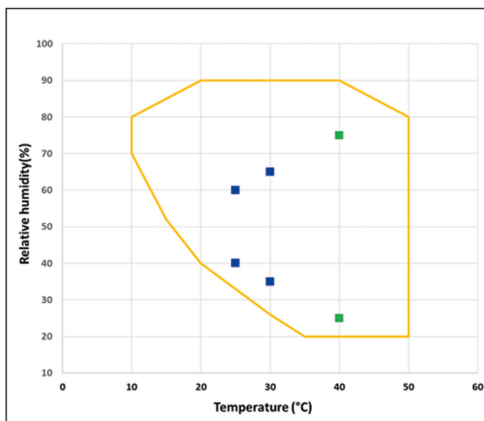

DIAGRAMS

Climate chart

OPTIONS

No data found.