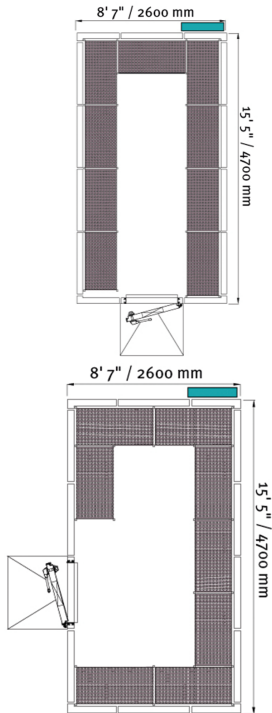

Environment-specific data

Energy consumption at 40°C and 75% RH	1,150 Wh/h	1,150 Wh/h	1,150 Wh/h

DIMENSIONS Incl. fittings and connections [mm]